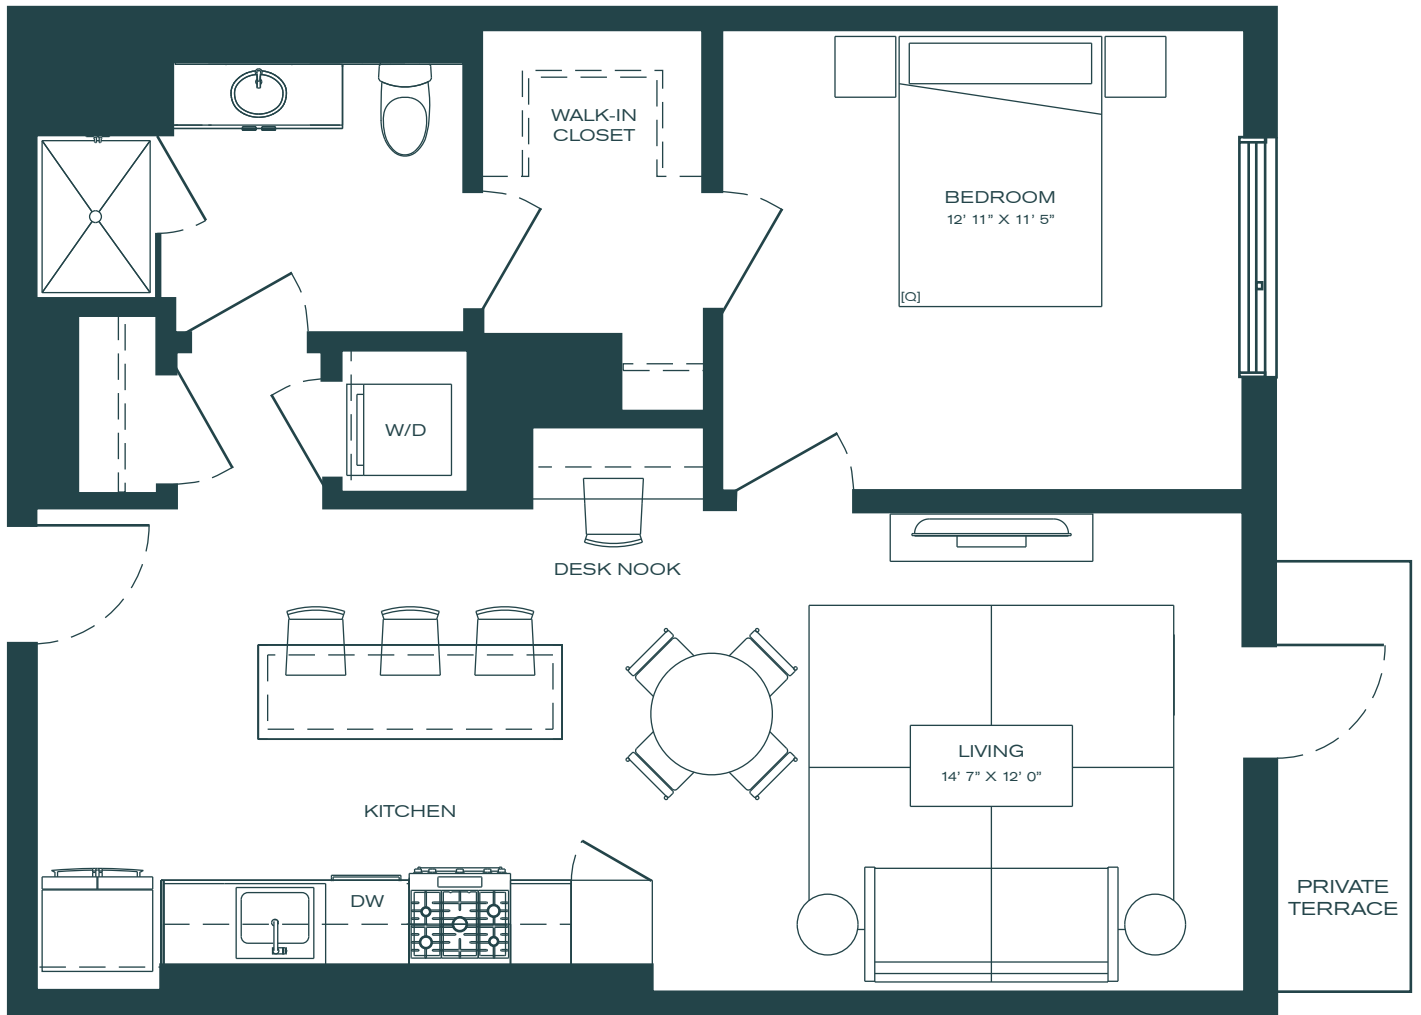

PORTER

Unit

B5.2R

1 Bed

1 Bath

759 SF

Unit #	Rent	Move In	Notes
_____	_____	_____	_____
_____	_____	_____	_____

managed by  
**BOZZUTO**

Floorplans are artist's rendering. All dimensions are approximate. Actual product and specifications may vary in dimension or detail. Not all features are available in every apartment. Prices and availability are subject to change.