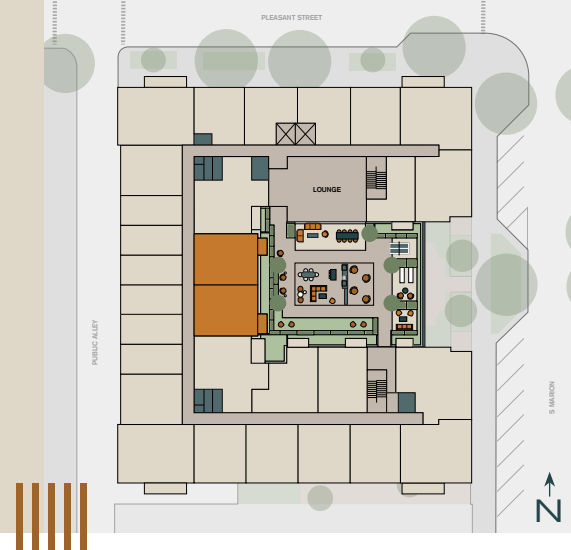

PORTER

Unit

B5.2R

1 Bed

1 Bath

759 SF

Unit #	Rent	Move In	Notes
_____	_____	_____	_____
_____	_____	_____	_____

managed by  
**BOZZUTO**

Floorplans are artist's rendering. All dimensions are approximate. Actual product and specifications may vary in dimension or detail. Not all features are available in every apartment. Prices and availability are subject to change.