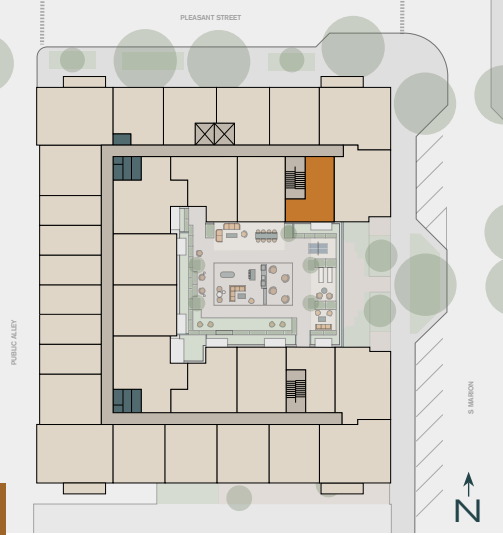

PORTER

A2

Unit

Studio

1 Bath

553 SF

Unit #	Rent	Move In	Notes
_____	_____	_____	_____
_____	_____	_____	_____

managed by
BOZZUTO

Floorplans are artist's rendering. All dimensions are approximate. Actual product and specifications may vary in dimension or detail. Not all features are available in every apartment. Prices and availability are subject to change.