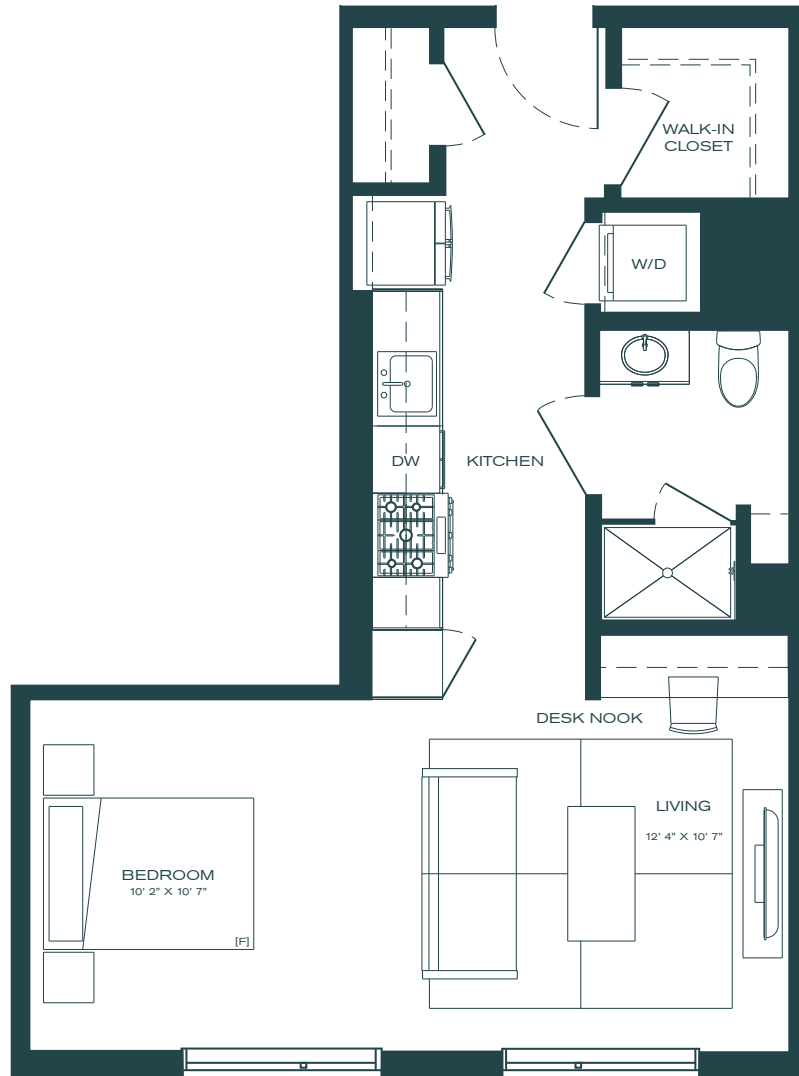

PORTER

A2

Unit

Studio

1 Bath

553 SF

Unit #	Rent	Move In	Notes
_____	_____	_____	_____
_____	_____	_____	_____

managed by
BOZZUTO

Floorplans are artist's rendering. All dimensions are approximate. Actual product and specifications may vary in dimension or detail. Not all features are available in every apartment. Prices and availability are subject to change.