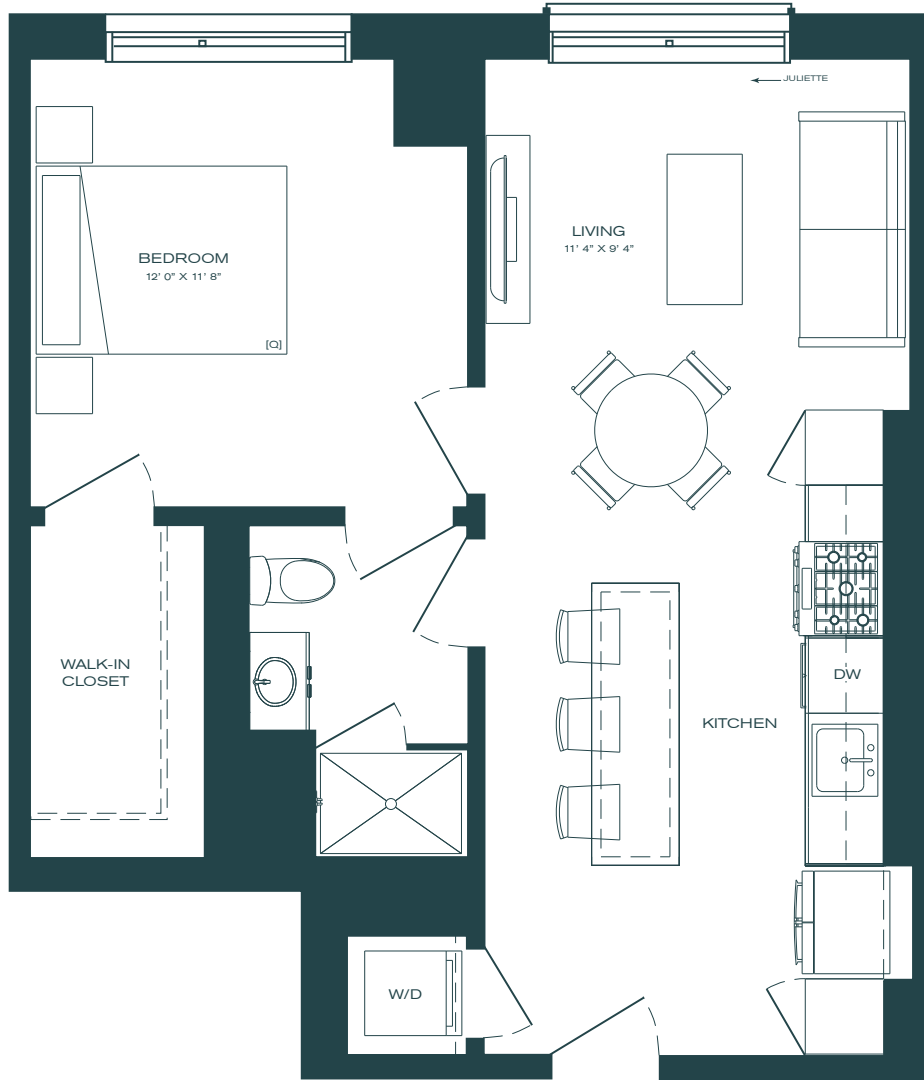

PORTER

Unit

B2

1 Bed

1 Bath

626 SF

Unit #	Rent	Move In	Notes
_____	_____	_____	_____
_____	_____	_____	_____

managed by  
**BOZZUTO**

Floorplans are artist's rendering. All dimensions are approximate. Actual product and specifications may vary in dimension or detail. Not all features are available in every apartment. Prices and availability are subject to change.