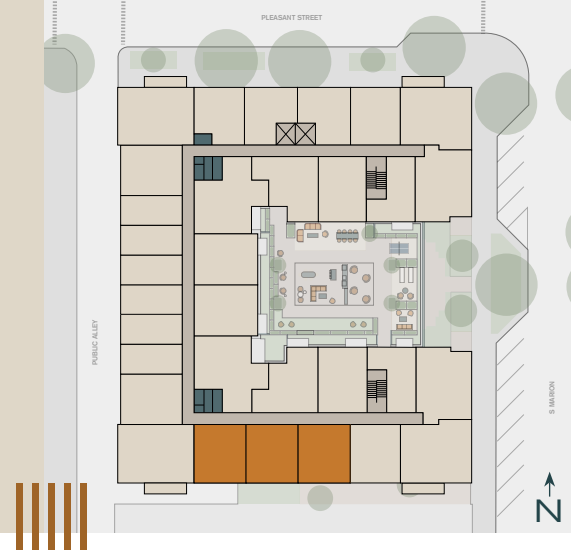

PORTER

Unit

B3

1 Bed

1 Bath

691 SF

Unit #	Rent	Move In	Notes
_____	_____	_____	_____
_____	_____	_____	_____

managed by
BOZZUTO

Floorplans are artist's rendering. All dimensions are approximate. Actual product and specifications may vary in dimension or detail. Not all features are available in every apartment. Prices and availability are subject to change.