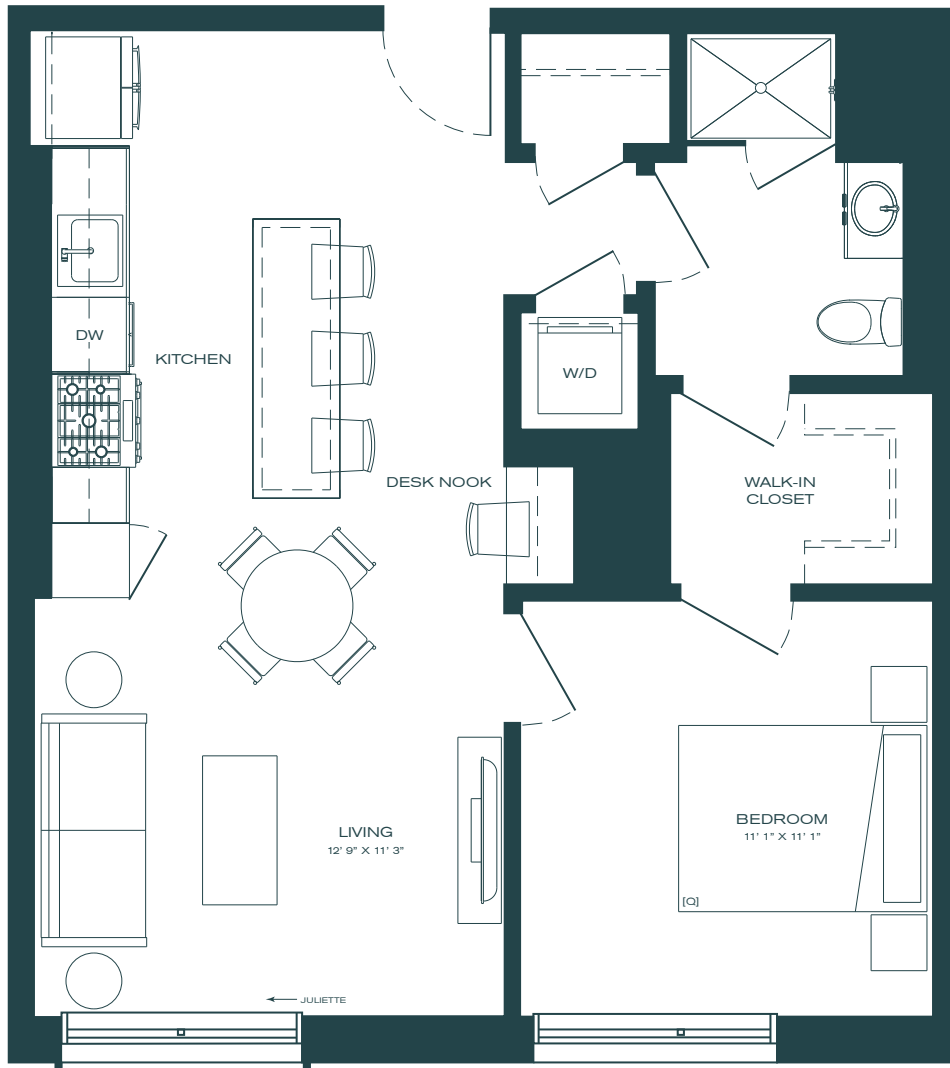

PORTER

Unit

B3

1 Bed

1 Bath

691 SF

Unit #	Rent	Move In	Notes
_____	_____	_____	_____
_____	_____	_____	_____

managed by
BOZZUTO

Floorplans are artist's rendering. All dimensions are approximate. Actual product and specifications may vary in dimension or detail. Not all features are available in every apartment. Prices and availability are subject to change.