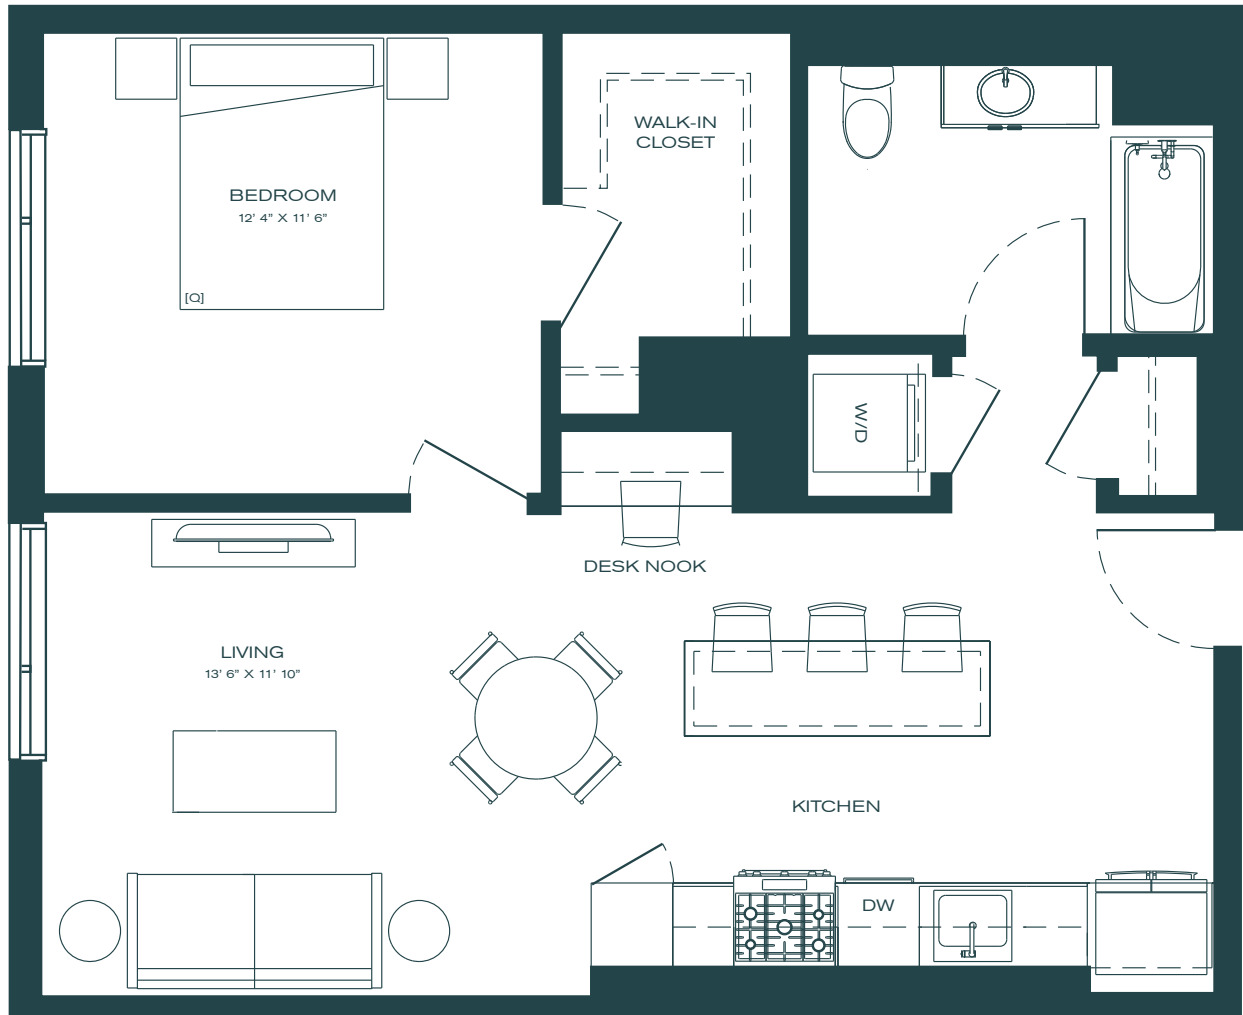

PORTER

Unit

B4.1

1 Bed

1 Bath

730 SF

Unit #	Rent	Move In	Notes
_____	_____	_____	_____
_____	_____	_____	_____

managed by
BOZZUTO

Floorplans are artist's rendering. All dimensions are approximate. Actual product and specifications may vary in dimension or detail. Not all features are available in every apartment. Prices and availability are subject to change.