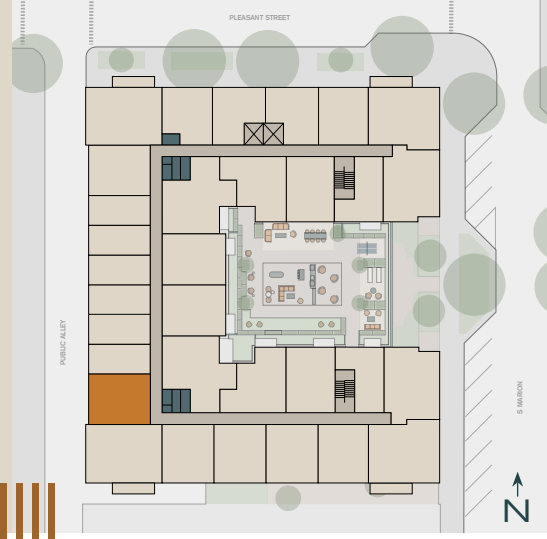

PORTER

Unit

B4.1

1 Bed

1 Bath

730 SF

Unit #	Rent	Move In	Notes
_____	_____	_____	_____
_____	_____	_____	_____

managed by
BOZZUTO

Floorplans are artist's rendering. All dimensions are approximate. Actual product and specifications may vary in dimension or detail. Not all features are available in every apartment. Prices and availability are subject to change.