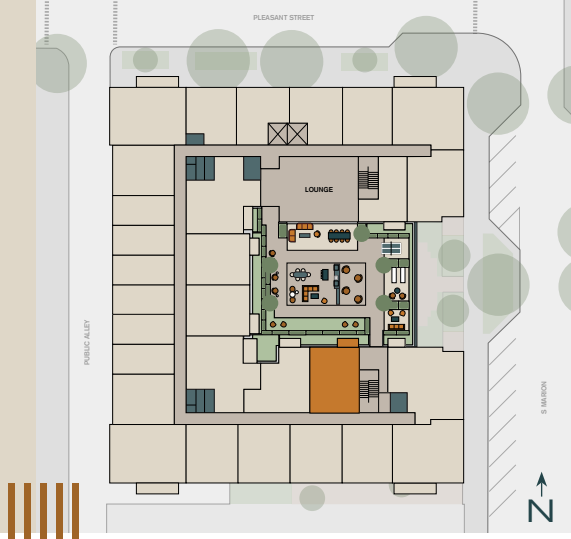

PORTER

Unit

B6.2

1 Bed

1 Bath

753 SF

Unit #	Rent	Move In	Notes
_____	_____	_____	_____
_____	_____	_____	_____

managed by
BOZZUTO

Floorplans are artist's rendering. All dimensions are approximate. Actual product and specifications may vary in dimension or detail. Not all features are available in every apartment. Prices and availability are subject to change.