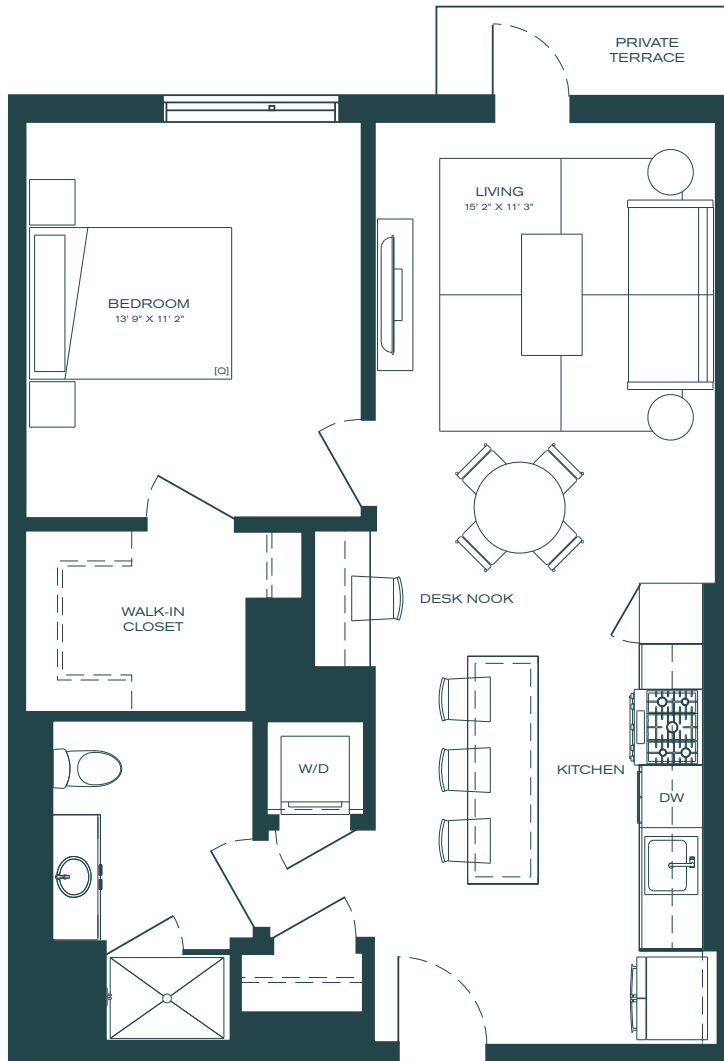

PORTER

Unit

B6.2

1 Bed

1 Bath

753 SF

Unit #	Rent	Move In	Notes
_____	_____	_____	_____
_____	_____	_____	_____

managed by
BOZZUTO

Floorplans are artist's rendering. All dimensions are approximate. Actual product and specifications may vary in dimension or detail. Not all features are available in every apartment. Prices and availability are subject to change.