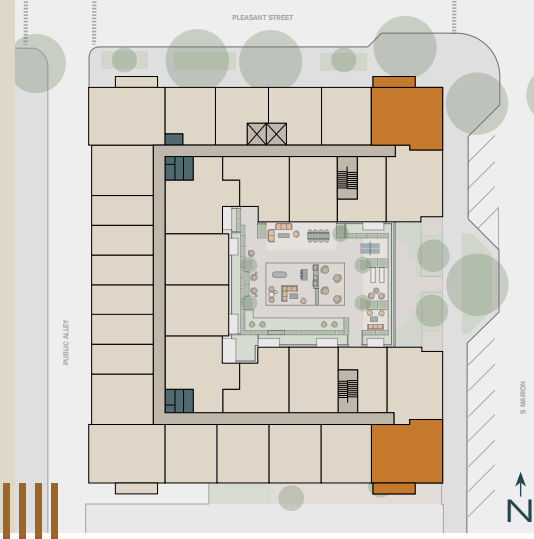

PORTER

C5L

Unit

2 Bed

2 Bath

959 - 968 SF

| Unit # | Rent | Move In | Notes |
|--------|-------|---------|-------|
| _____ | _____ | _____ | _____ |
| _____ | _____ | _____ | _____ |

managed by
BOZZUTO

Floorplans are artist's rendering. All dimensions are approximate. Actual product and specifications may vary in dimension or detail. Not all features are available in every apartment. Prices and availability are subject to change.