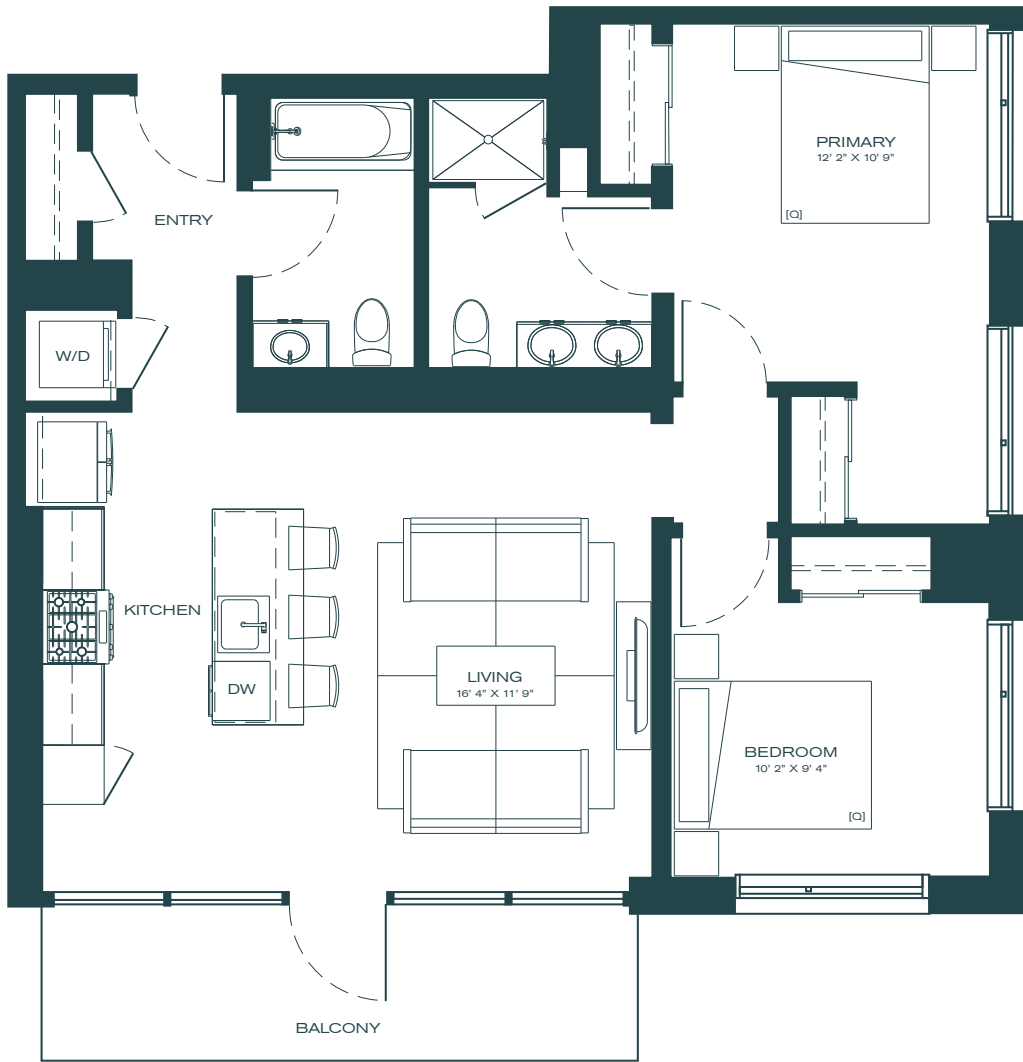

PORTER

C5L

Unit

2 Bed

2 Bath

959 - 968 SF

| Unit # | Rent | Move In | Notes |
|--------|-------|---------|-------|
| _____ | _____ | _____ | _____ |
| _____ | _____ | _____ | _____ |

managed by
BOZZUTO

Floorplans are artist's rendering. All dimensions are approximate. Actual product and specifications may vary in dimension or detail. Not all features are available in every apartment. Prices and availability are subject to change.